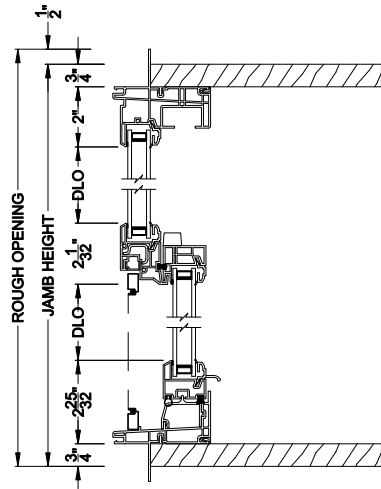

## CROSS SECTION DETAILS

VISIONS 3500 SINGLE HUNG 30° A-BAY (9107)  
Vertical Section - Operating flanker

VISIONS 3500 SINGLE HUNG 30° A-BAY (9310)  
Vertical Section - Picture center

VISIONS 3500 SINGLE HUNG 30° A-BAY (9107/9310)  
Horizontal Section

Note: All dimensions are approximate. Visions reserves the right to change specifications without notice.