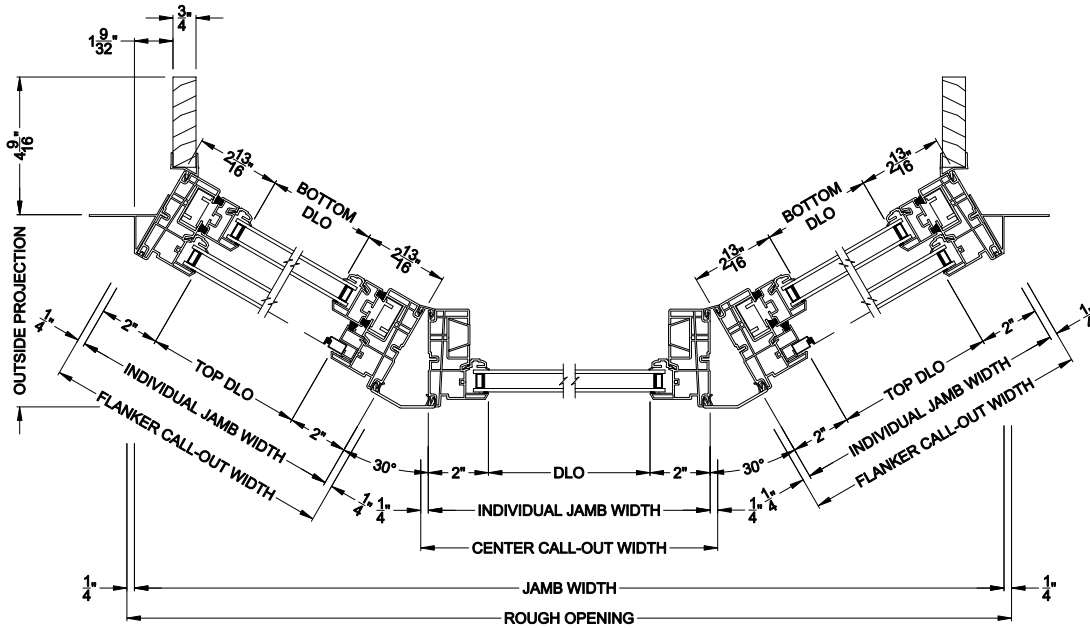

# Single Hung Windows

## CROSS SECTION DETAILS

VISIONS 3500 SINGLE HUNG 30° A-BAY (9107)  
Vertical Section - Operating flanker

VISIONS 3500 SINGLE HUNG 30° A-BAY (9310)  
Vertical Section - Picture center

VISIONS 3500 SINGLE HUNG 30° A-BAY (9107/9310)  
Horizontal Section