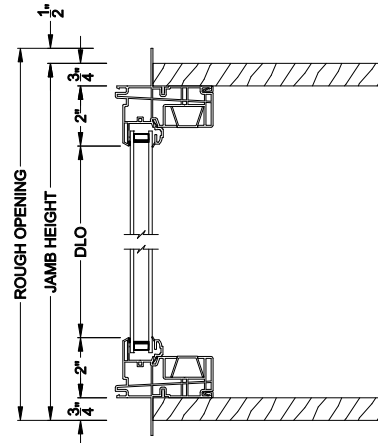

## CROSS SECTION DETAILS

VISIONS 3500 SINGLE HUNG 30° A-BAY (9107)  
Vertical Section - Operating flanker

VISIONS 3500 SINGLE HUNG 30° A-BAY (9310)  
Vertical Section - Picture center

VISIONS 3500 SINGLE HUNG 30° A-BAY (9107/9310)  
Horizontal Section

Note: All dimensions are approximate. Visions reserves the right to change specifications without notice.