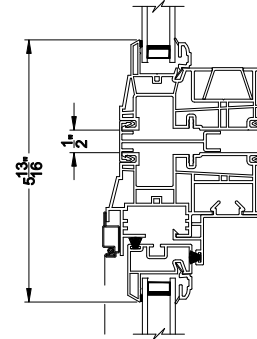

Visions®

3500 Series with J-channel

Double Hung Windows

CROSS SECTION DETAILS

3500 DOUBLE HUNG WINDOW (9110)
Vertical Section - J-Channel

3500 DOUBLE HUNG WINDOW
Horizontal Stack Section - Tran / DH

3500 DOUBLE HUNG WINDOW
Vertical Mull Section - DH / DH

3500 DOUBLE HUNG WINDOW (9110)
Horizontal Section - J-Channel

3500 DOUBLE HUNG WINDOW
Vertical Mull Section - DH / PIC

Note: All dimensions are approximate. Visions reserves the right to change specifications without notice.

3500 DOUBLE HUNG WINDOW (9110)
Vertical Section - 4-9/16" Jamb

3500 DOUBLE HUNG WINDOW
Horizontal Stack Section - Tran / DH

3500 DOUBLE HUNG WINDOW
Vertical Mull Section - DH / DH

3500 DOUBLE HUNG WINDOW (9110)
Horizontal Section - 4-9/16" Jamb

3500 DOUBLE HUNG WINDOW
Vertical Mull Section - DH / PIC

Note: All dimensions are approximate. Visions reserves the right to change specifications without notice.