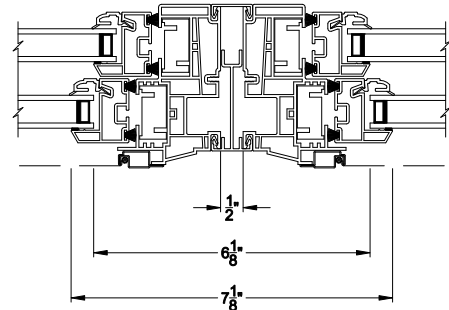

Visions®

3500 Series with J-channel

Double Hung Windows

CROSS SECTION DETAILS

3500 DOUBLE HUNG WINDOW (9110)
Vertical Section - J-Channel

3500 DOUBLE HUNG WINDOW
Horizontal Stack Section - Tran / DH

3500 DOUBLE HUNG WINDOW
Vertical Mull Section - DH / DH

3500 DOUBLE HUNG WINDOW (9110)
Horizontal Section - J-Channel

3500 DOUBLE HUNG WINDOW
Vertical Mull Section - DH / PIC

Note: All dimensions are approximate. Visions reserves the right to change specifications without notice.

3500 DOUBLE HUNG WINDOW (9110)
Vertical Section - 4-9/16" Jamb

3500 DOUBLE HUNG WINDOW
Horizontal Stack Section - Tran / DH

3500 DOUBLE HUNG WINDOW
Vertical Mull Section - DH / DH

3500 DOUBLE HUNG WINDOW (9110)
Horizontal Section - 4-9/16" Jamb

3500 DOUBLE HUNG WINDOW
Vertical Mull Section - DH / PIC

Note: All dimensions are approximate. Visions reserves the right to change specifications without notice.