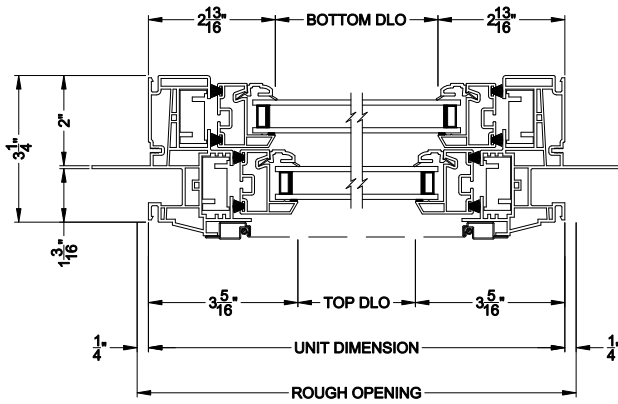

Visions®

3500 Series with J-channel

Double Hung Windows

CROSS SECTION DETAILS

3500 DOUBLE HUNG WINDOW (9110)
Vertical Section - J-Channel

3500 DOUBLE HUNG WINDOW
Horizontal Stack Section - Tran / DH

3500 DOUBLE HUNG WINDOW
Vertical Mull Section - DH / DH

3500 DOUBLE HUNG WINDOW (9110)
Horizontal Section - J-Channel

3500 DOUBLE HUNG WINDOW
Vertical Mull Section - DH / PIC

Note: All dimensions are approximate. Visions reserves the right to change specifications without notice.

3500 DOUBLE HUNG WINDOW (9110)
Vertical Section - 4-9/16" Jamb

3500 DOUBLE HUNG WINDOW
Horizontal Stack Section - Tran / DH

3500 DOUBLE HUNG WINDOW
Vertical Mull Section - DH / DH

3500 DOUBLE HUNG WINDOW (9110)
Horizontal Section - 4-9/16" Jamb

3500 DOUBLE HUNG WINDOW
Vertical Mull Section - DH / PIC

Note: All dimensions are approximate. Visions reserves the right to change specifications without notice.