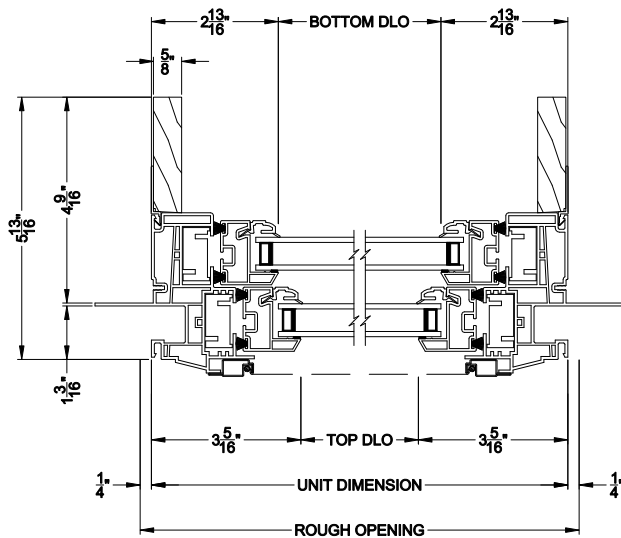

3500 DOUBLE HUNG WINDOW (9110)
Horizontal Section - J-Channel

3500 DOUBLE HUNG WINDOW
Vertical Mull Section - DH / PIC

Note: All dimensions are approximate. Visions reserves the right to change specifications without notice.

3500 DOUBLE HUNG WINDOW (9110)
Vertical Section - 4-9/16" Jamb

3500 DOUBLE HUNG WINDOW
Horizontal Stack Section - Tran / DH

3500 DOUBLE HUNG WINDOW
Vertical Mull Section - DH / DH

3500 DOUBLE HUNG WINDOW (9110)
Horizontal Section - 4-9/16" Jamb

3500 DOUBLE HUNG WINDOW
Vertical Mull Section - DH / PIC

Note: All dimensions are approximate. Visions reserves the right to change specifications without notice.