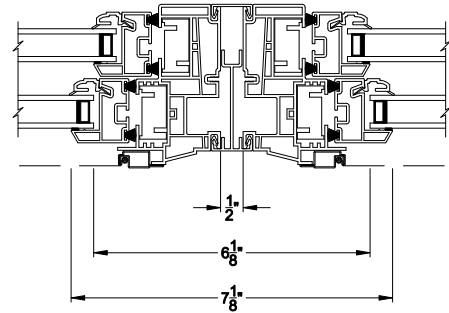

Visions®

3500 Series with J-channel

Double Hung Windows

CROSS SECTION DETAILS

3500 DOUBLE HUNG WINDOW (9110)
Vertical Section - J-Channel

3500 DOUBLE HUNG WINDOW
Horizontal Stack Section - Tran / DH

3500 DOUBLE HUNG WINDOW
Vertical Mull Section - DH / DH

3500 DOUBLE HUNG WINDOW (9110)
Horizontal Section - J-Channel

3500 DOUBLE HUNG WINDOW
Vertical Mull Section - DH / PIC

Note: All dimensions are approximate. Visions reserves the right to change specifications without notice.

3500 DOUBLE HUNG WINDOW (9110)
Vertical Section - 4-9/16" Jamb

3500 DOUBLE HUNG WINDOW
Horizontal Stack Section - Tran / DH

3500 DOUBLE HUNG WINDOW
Vertical Mull Section - DH / DH

3500 DOUBLE HUNG WINDOW (9110)
Horizontal Section - 4-9/16" Jamb

3500 DOUBLE HUNG WINDOW
Vertical Mull Section - DH / PIC

Note: All dimensions are approximate. Visions reserves the right to change specifications without notice.