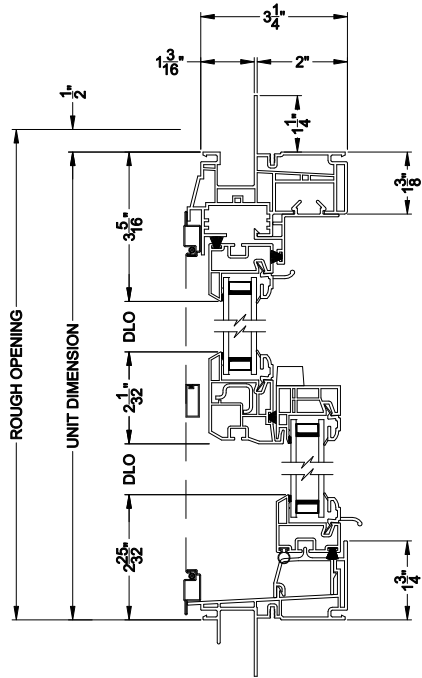

Visions®

3500 Series with J-channel

Double Hung Windows

CROSS SECTION DETAILS

3500 DOUBLE HUNG WINDOW (9110)
Vertical Section - J-Channel

3500 DOUBLE HUNG WINDOW
Horizontal Stack Section - Tran / DH

3500 DOUBLE HUNG WINDOW
Vertical Mull Section - DH / DH

3500 DOUBLE HUNG WINDOW (9110)
Horizontal Section - J-Channel

3500 DOUBLE HUNG WINDOW
Vertical Mull Section - DH / PIC

Note: All dimensions are approximate. Visions reserves the right to change specifications without notice.

3500 DOUBLE HUNG WINDOW (9110)
Vertical Section - 4-9/16" Jamb

3500 DOUBLE HUNG WINDOW
Horizontal Stack Section - Tran / DH

3500 DOUBLE HUNG WINDOW
Vertical Mull Section - DH / DH

3500 DOUBLE HUNG WINDOW (9110)
Horizontal Section - 4-9/16" Jamb

3500 DOUBLE HUNG WINDOW
Vertical Mull Section - DH / PIC

Note: All dimensions are approximate. Visions reserves the right to change specifications without notice.