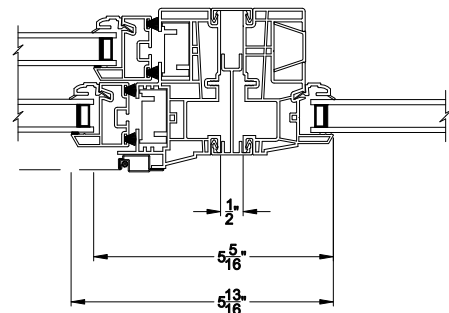

3500 DOUBLE HUNG WINDOW (9110)
Horizontal Section - J-Channel

3500 DOUBLE HUNG WINDOW
Vertical Mull Section - DH / PIC

Note: All dimensions are approximate. Visions reserves the right to change specifications without notice.

3500 DOUBLE HUNG WINDOW (9110)
Vertical Section - 4-9/16" Jamb

3500 DOUBLE HUNG WINDOW
Horizontal Stack Section - Tran / DH

3500 DOUBLE HUNG WINDOW
Vertical Mull Section - DH / DH

3500 DOUBLE HUNG WINDOW (9110)
Horizontal Section - 4-9/16" Jamb

3500 DOUBLE HUNG WINDOW
Vertical Mull Section - DH / PIC

Note: All dimensions are approximate. Visions reserves the right to change specifications without notice.