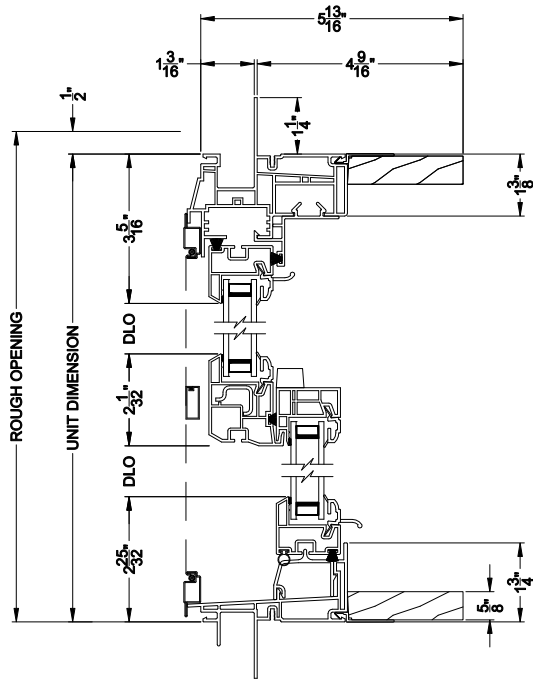

Visions®

3500 Series with J-channel

Double Hung Windows

CROSS SECTION DETAILS

3500 DOUBLE HUNG WINDOW (9110)
Vertical Section - J-Channel

3500 DOUBLE HUNG WINDOW
Horizontal Stack Section - Tran / DH

3500 DOUBLE HUNG WINDOW
Vertical Mull Section - DH / DH

3500 DOUBLE HUNG WINDOW (9110)
Horizontal Section - J-Channel

3500 DOUBLE HUNG WINDOW
Vertical Mull Section - DH / PIC

Note: All dimensions are approximate. Visions reserves the right to change specifications without notice.

3500 DOUBLE HUNG WINDOW (9110)
Vertical Section - 4-9/16" Jamb

3500 DOUBLE HUNG WINDOW
Horizontal Stack Section - Tran / DH

3500 DOUBLE HUNG WINDOW
Vertical Mull Section - DH / DH

3500 DOUBLE HUNG WINDOW (9110)
Horizontal Section - 4-9/16" Jamb

3500 DOUBLE HUNG WINDOW
Vertical Mull Section - DH / PIC

Note: All dimensions are approximate. Visions reserves the right to change specifications without notice.