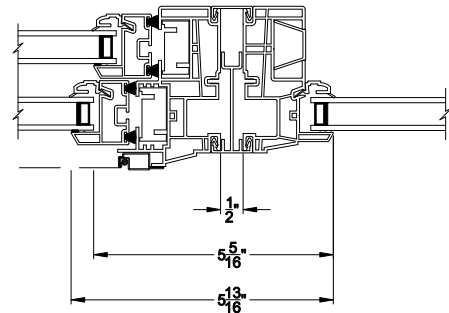

Visions®

3500 Series with J-channel

Double Hung Windows

CROSS SECTION DETAILS

3500 DOUBLE HUNG WINDOW (9110)
Vertical Section - J-Channel

3500 DOUBLE HUNG WINDOW
Horizontal Stack Section - Tran / DH

3500 DOUBLE HUNG WINDOW
Vertical Mull Section - DH / DH

3500 DOUBLE HUNG WINDOW (9110)
Horizontal Section - J-Channel

3500 DOUBLE HUNG WINDOW
Vertical Mull Section - DH / PIC

Note: All dimensions are approximate. Visions reserves the right to change specifications without notice.

3500 DOUBLE HUNG WINDOW (9110)
Vertical Section - 4-9/16" Jamb

3500 DOUBLE HUNG WINDOW
Horizontal Stack Section - Tran / DH

3500 DOUBLE HUNG WINDOW
Vertical Mull Section - DH / DH

3500 DOUBLE HUNG WINDOW (9110)
Horizontal Section - 4-9/16" Jamb

3500 DOUBLE HUNG WINDOW
Vertical Mull Section - DH / PIC

Note: All dimensions are approximate. Visions reserves the right to change specifications without notice.