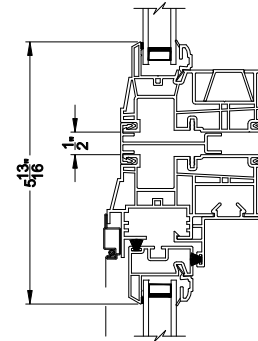

Visions®

3500 Series with J-channel

Double Hung Windows

CROSS SECTION DETAILS

3500 DOUBLE HUNG WINDOW (9110)
Vertical Section - J-Channel

3500 DOUBLE HUNG WINDOW
Horizontal Stack Section - Tran / DH

3500 DOUBLE HUNG WINDOW
Vertical Mull Section - DH / DH

3500 DOUBLE HUNG WINDOW (9110)
Horizontal Section - J-Channel

3500 DOUBLE HUNG WINDOW
Vertical Mull Section - DH / PIC

Note: All dimensions are approximate. Visions reserves the right to change specifications without notice.

3500 DOUBLE HUNG WINDOW (9110)
Vertical Section - 4-9/16" Jamb

3500 DOUBLE HUNG WINDOW
Horizontal Stack Section - Tran / DH

3500 DOUBLE HUNG WINDOW
Vertical Mull Section - DH / DH

3500 DOUBLE HUNG WINDOW (9110)
Horizontal Section - 4-9/16" Jamb

3500 DOUBLE HUNG WINDOW
Vertical Mull Section - DH / PIC

Note: All dimensions are approximate. Visions reserves the right to change specifications without notice.