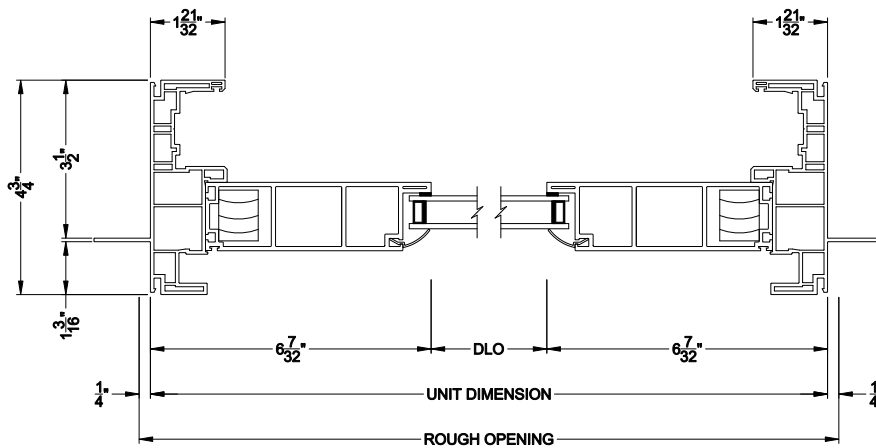

Visions®

3500 Series

French Sliding Patio Doors

CROSS SECTION DETAILS

3500 FRENCH SLIDING PATIO 1 PANEL (9702)
Vertical Section

3500 FRENCH SLIDING PATIO DOOR 1 PANEL (9702)
Horizontal Section

Note: All dimensions are approximate. Visions reserves the right to change specifications without notice.

Visions®

3500 Series

French Sliding Patio Doors

CROSS SECTION DETAILS

3500 FRENCH SLIDING PATIO 1 PANEL (9702)
Vertical Section - 4-9/16" jamb

3500 FRENCH SLIDING PATIO DOOR 1 PANEL (9702)
Horizontal Section - 4-9/16" jamb

Note: All dimensions are approximate. Visions reserves the right to change specifications without notice.