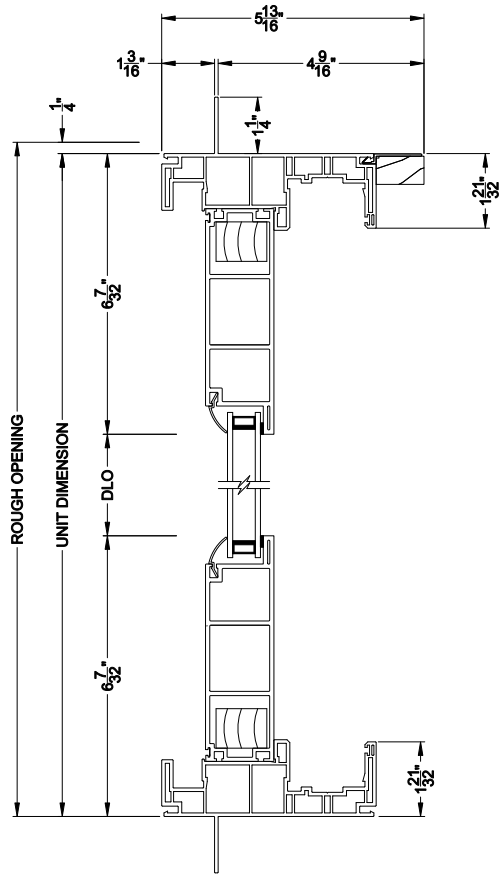

Visions®

3500 Series

French Sliding Patio Doors

CROSS SECTION DETAILS

3500 FRENCH SLIDING PATIO 1 PANEL (9702)
Vertical Section

3500 FRENCH SLIDING PATIO DOOR 1 PANEL (9702)
Horizontal Section

Note: All dimensions are approximate. Visions reserves the right to change specifications without notice.

Visions®

3500 Series

French Sliding Patio Doors

CROSS SECTION DETAILS

3500 FRENCH SLIDING PATIO 1 PANEL (9702)
Vertical Section - 4-9/16" jamb

3500 FRENCH SLIDING PATIO DOOR 1 PANEL (9702)
Horizontal Section - 4-9/16" jamb

Note: All dimensions are approximate. Visions reserves the right to change specifications without notice.