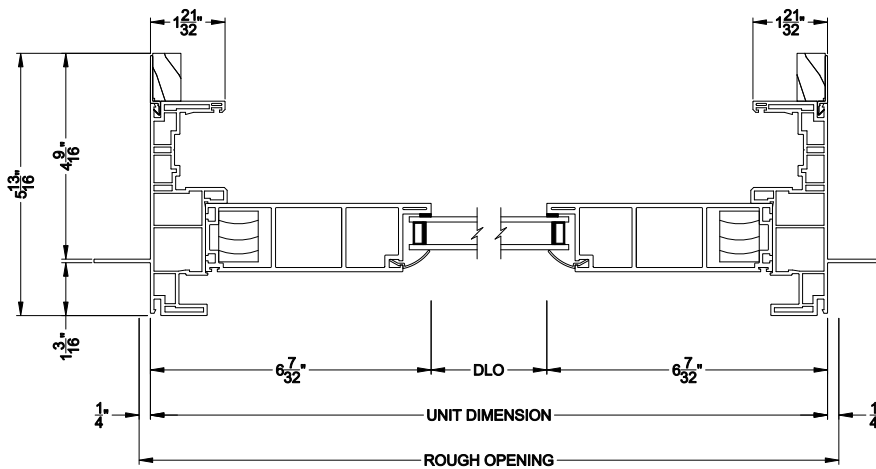

Visions®

3500 Series

French Sliding Patio Doors

CROSS SECTION DETAILS

3500 FRENCH SLIDING PATIO 1 PANEL (9702)
Vertical Section

3500 FRENCH SLIDING PATIO DOOR 1 PANEL (9702)
Horizontal Section

Note: All dimensions are approximate. Visions reserves the right to change specifications without notice.

Visions®

3500 Series

French Sliding Patio Doors

CROSS SECTION DETAILS

3500 FRENCH SLIDING PATIO 1 PANEL (9702)
Vertical Section - 4-9/16" jamb

3500 FRENCH SLIDING PATIO DOOR 1 PANEL (9702)
Horizontal Section - 4-9/16" jamb

Note: All dimensions are approximate. Visions reserves the right to change specifications without notice.