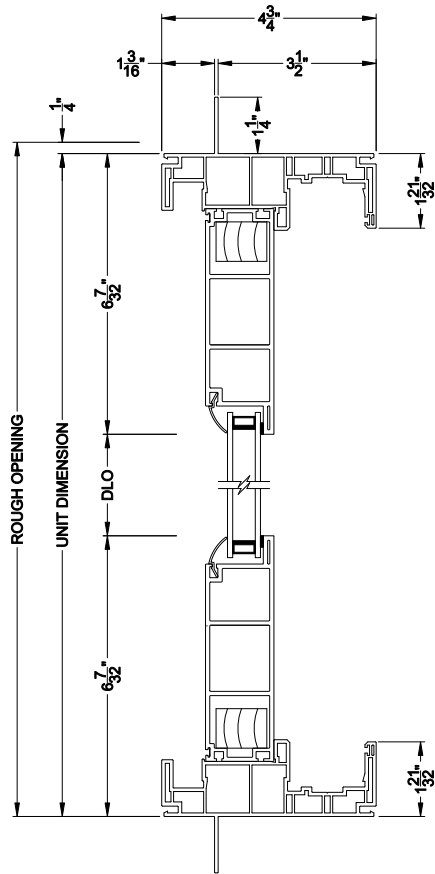

Visions®

3500 Series

French Sliding Patio Doors

CROSS SECTION DETAILS

3500 FRENCH SLIDING PATIO 1 PANEL (9702)
Vertical Section

3500 FRENCH SLIDING PATIO DOOR 1 PANEL (9702)
Horizontal Section

Note: All dimensions are approximate. Visions reserves the right to change specifications without notice.

Visions®

3500 Series

French Sliding Patio Doors

CROSS SECTION DETAILS

3500 FRENCH SLIDING PATIO 1 PANEL (9702)
Vertical Section - 4-9/16" jamb

3500 FRENCH SLIDING PATIO DOOR 1 PANEL (9702)
Horizontal Section - 4-9/16" jamb

Note: All dimensions are approximate. Visions reserves the right to change specifications without notice.