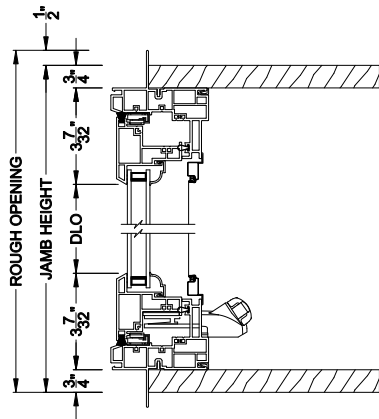

## CROSS SECTION DETAILS

**VISIONS 3500 CASEMENT 30° A-BAY (9202)**  
Vertical Section - Operating flanker

**VISIONS 3500 CASEMENT 30° A-BAY (9203)**  
Vertical Section - Picture center

**VISIONS 3500 CASEMENT 30° A-BAY (9202/9203)**  
Horizontal Section

Note: All dimensions are approximate. Visions reserves the right to change specifications without notice.