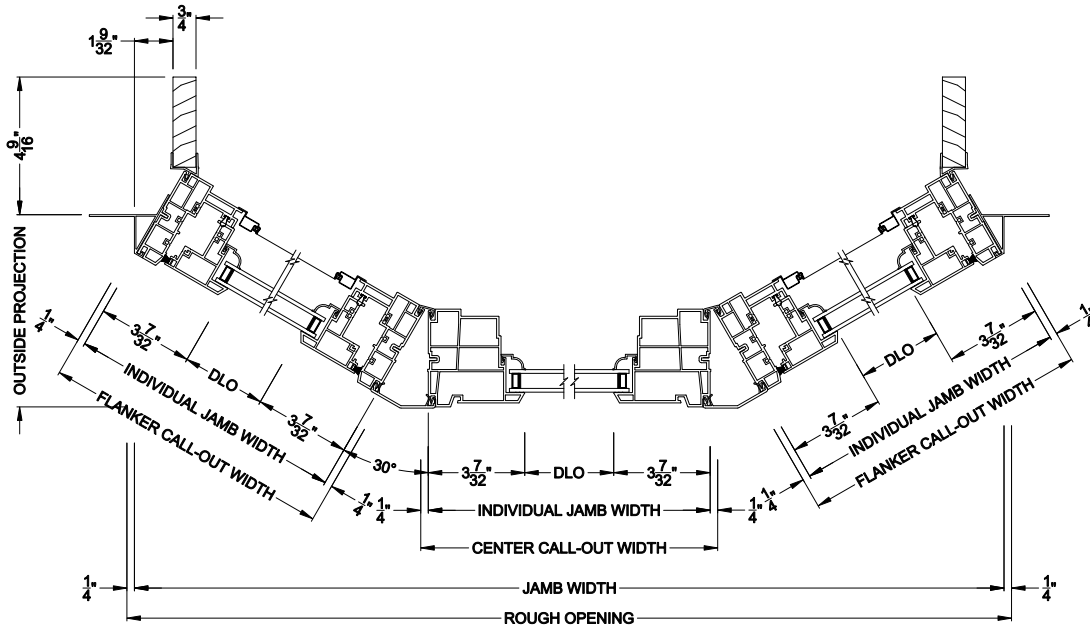

# Casement Windows

## CROSS SECTION DETAILS

**VISIONS 3500 CASEMENT 30° A-BAY (9202)**  
Vertical Section - Operating flanker

**VISIONS 3500 CASEMENT 30° A-BAY (9203)**  
Vertical Section - Picture center

**VISIONS 3500 CASEMENT 30° A-BAY (9202/9203)**  
Horizontal Section

Note: All dimensions are approximate. Visions reserves the right to change specifications without notice.