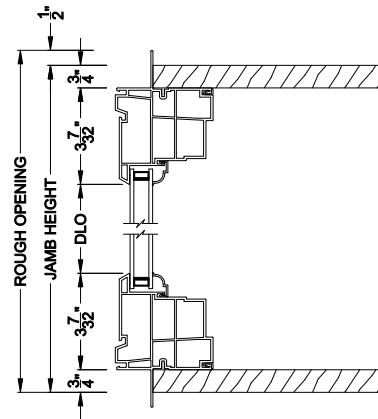

## CROSS SECTION DETAILS

**VISIONS 3500 CASEMENT 30° A-BAY (9202)**  
Vertical Section - Operating flanker

**VISIONS 3500 CASEMENT 30° A-BAY (9203)**  
Vertical Section - Picture center

**VISIONS 3500 CASEMENT 30° A-BAY (9202/9203)**  
Horizontal Section

Note: All dimensions are approximate. Visions reserves the right to change specifications without notice.