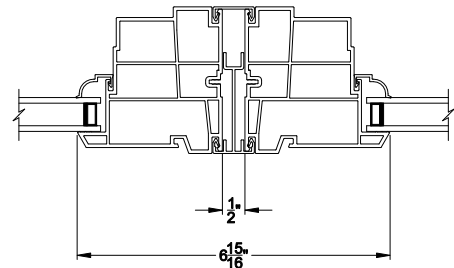

## CROSS SECTION DETAILS

**3500 STATIONARY AWNING (9203)**  
Vertical Section - 4-9/16" Jamb

**3500 STATIONARY AWNING WINDOW**  
Horizontal Stack Section - Tran / Stat

**3500 STATIONARY AWNING WINDOW**  
Vertical Mull Section - Stat / Stat

**3500 STATIONARY AWNING (9203)**  
Horizontal Section - 4-9/16" Jamb

**3500 STATIONARY AWNING WINDOW**  
Vertical Mull Section - OPER / Stat

Note: All dimensions are approximate. Visions reserves the right to change specifications without notice.