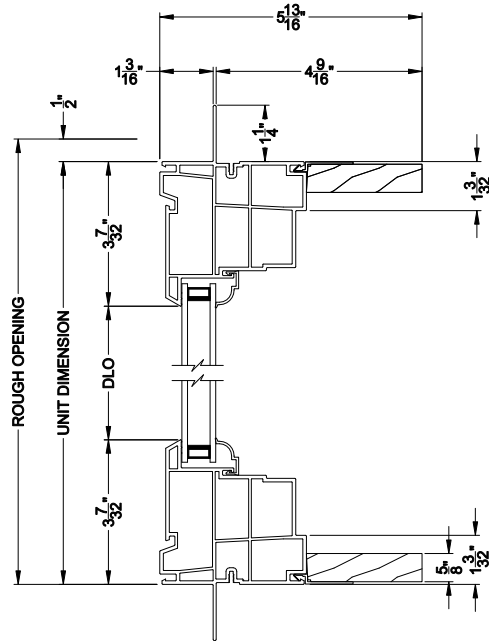

Visions®

3500 Series

Awning Windows

CROSS SECTION DETAILS

3500 STATIONARY AWNING (9203)
Vertical Section - 4-9/16" Jamb