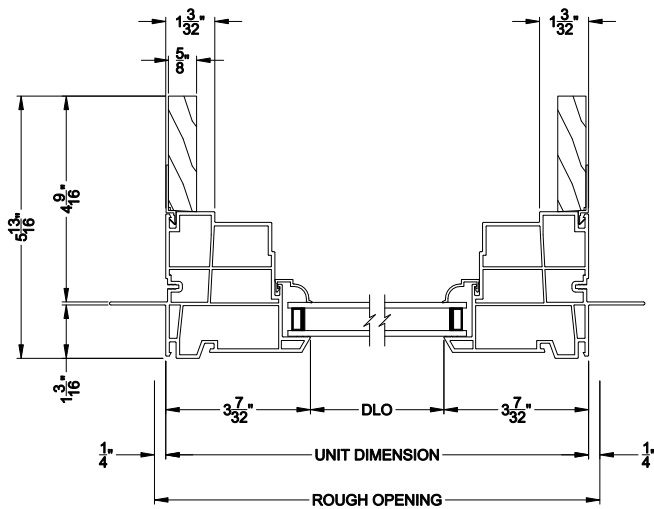

## CROSS SECTION DETAILS

**3500 STATIONARY AWNING (9203)**  
Vertical Section - 4-9/16" Jamb

**3500 STATIONARY AWNING WINDOW**  
Horizontal Stack Section - Tran / Stat

**3500 STATIONARY AWNING WINDOW**  
Vertical Mull Section - Stat / Stat

**3500 STATIONARY AWNING (9203)**  
Horizontal Section - 4-9/16" Jamb

**3500 STATIONARY AWNING WINDOW**  
Vertical Mull Section - OPER / Stat

Note: All dimensions are approximate. Visions reserves the right to change specifications without notice.