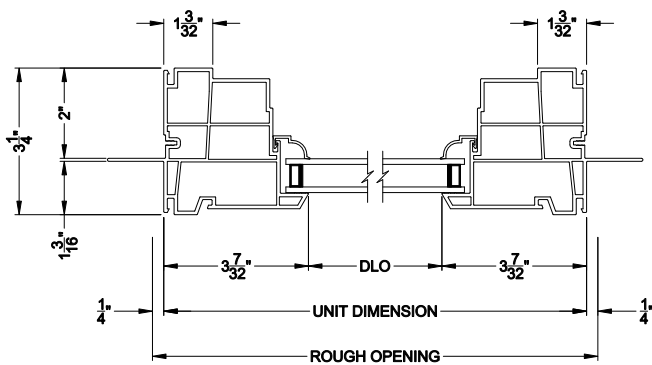

## CROSS SECTION DETAILS

**3500 STATIONARY AWNING (9203)**  
Vertical Section

**3500 STATIONARY AWNING WINDOW**  
Horizontal Stack Section - Tran / Stat

**3500 STATIONARY AWNING WINDOW**  
Vertical Mull Section - Stat / Stat

**3500 STATIONARY AWNING (9203)**  
Horizontal Section

**3500 STATIONARY AWNING WINDOW**  
Vertical Mull Section - OPER / Stat

Note: All dimensions are approximate. Visions reserves the right to change specifications without notice.