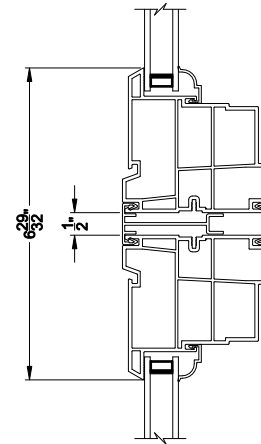

3500 STATIONARY AWNING WINDOW
Horizontal Stack Section - Tran / Stat