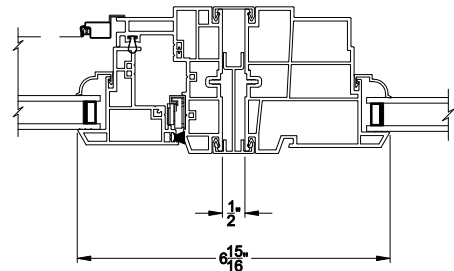

## CROSS SECTION DETAILS

**3500 STATIONARY AWNING (9203)**  
Vertical Section

**3500 STATIONARY AWNING WINDOW**  
Horizontal Stack Section - Tran / Stat

**3500 STATIONARY AWNING WINDOW**  
Vertical Mull Section - Stat / Stat

**3500 STATIONARY AWNING (9203)**  
Horizontal Section

**3500 STATIONARY AWNING WINDOW**  
Vertical Mull Section - OPER / Stat

Note: All dimensions are approximate. Visions reserves the right to change specifications without notice.