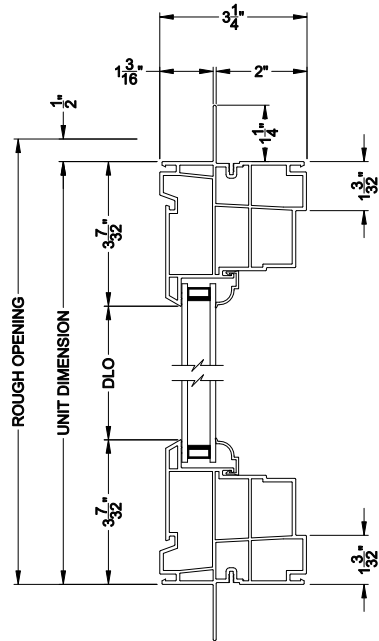

## CROSS SECTION DETAILS

**3500 STATIONARY AWNING (9203)**  
Vertical Section

**3500 STATIONARY AWNING WINDOW**  
Horizontal Stack Section - Tran / Stat

**3500 STATIONARY AWNING WINDOW**  
Vertical Mull Section - Stat / Stat