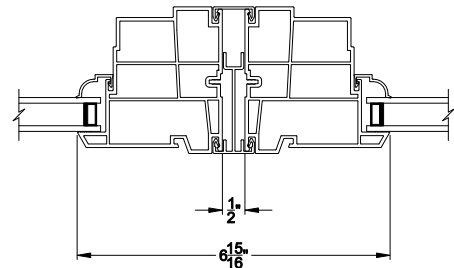

## CROSS SECTION DETAILS

**3500 STATIONARY AWNING (9203)**  
Vertical Section

**3500 STATIONARY AWNING WINDOW**  
Horizontal Stack Section - Tran / Stat

**3500 STATIONARY AWNING WINDOW**  
Vertical Mull Section - Stat / Stat

**3500 STATIONARY AWNING (9203)**  
Horizontal Section

**3500 STATIONARY AWNING WINDOW**  
Vertical Mull Section - OPER / Stat

Note: All dimensions are approximate. Visions reserves the right to change specifications without notice.