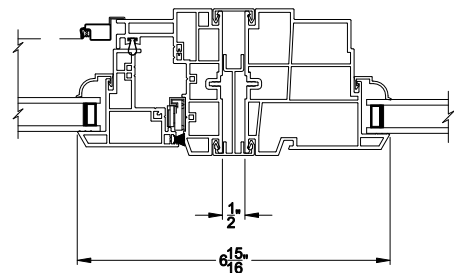

## CROSS SECTION DETAILS

**3500 STATIONARY AWNING (9203)**  
Vertical Section - 4-9/16" Jamb

**3500 STATIONARY AWNING WINDOW**  
Horizontal Stack Section - Tran / Stat

**3500 STATIONARY AWNING WINDOW**  
Vertical Mull Section - Stat / Stat

**3500 STATIONARY AWNING (9203)**  
Horizontal Section - 4-9/16" Jamb

**3500 STATIONARY AWNING WINDOW**  
Vertical Mull Section - OPER / Stat

Note: All dimensions are approximate. Visions reserves the right to change specifications without notice.