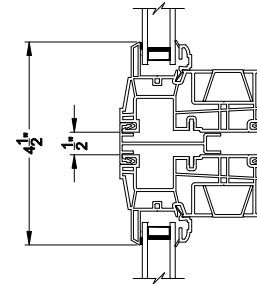

**3500 PICTURE / TRANSM WINDOW (9311)**  
Vertical Section - J-Channel

**3500 PICTURE / TRANSM WINDOW (9311)**  
Horizontal Section - J-Channel

**3500 DH TRANSM WINDOW**  
Horizontal Stack Section - Trans / Pic

**3500 DH TRANSM WINDOW**  
Horizontal Stack Section - Tran / DH

**3500 DH PICTURE WINDOW**  
Vertical Mull Section - Pic / Pic

**3500 DH PICTURE WINDOW**  
Vertical Mull Section - DH / PIC

Note: All dimensions are approximate. Visions reserves the right to change specifications without notice.

**3500 PICTURE / TRANSM WINDOW (9311)**  
Vertical Section - 4-9/16" Jamb

**3500 DH TRANSM WINDOW**  
Horizontal Stack Section - Trans / Pic

**3500 DH TRANSM WINDOW**  
Horizontal Stack Section - Tran / DH

**3500 PICTURE / TRANSM WINDOW (9311)**  
Horizontal Section - 4-9/16" Jamb

**3500 DH PICTURE WINDOW**  
Vertical Mull Section - Pic / Pic

**3500 DH PICTURE WINDOW**  
Vertical Mull Section - DH / PIC

Note: All dimensions are approximate. Visions reserves the right to change specifications without notice.