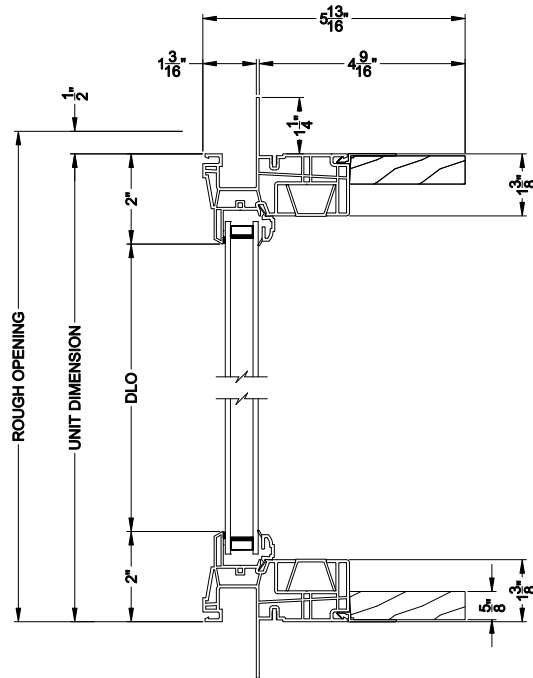

**3500 PICTURE / TRANSM WINDOW (9311)**  
Vertical Section - J-Channel

**3500 PICTURE / TRANSM WINDOW (9311)**  
Horizontal Section - J-Channel

**3500 DH TRANSM WINDOW**  
Horizontal Stack Section - Trans / Pic

**3500 DH TRANSM WINDOW**  
Horizontal Stack Section - Tran / DH

**3500 DH PICTURE WINDOW**  
Vertical Mull Section - Pic / Pic

**3500 DH PICTURE WINDOW**  
Vertical Mull Section - DH / PIC

Note: All dimensions are approximate. Visions reserves the right to change specifications without notice.

**3500 PICTURE / TRANSM WINDOW (9311)**  
Vertical Section - 4-9/16" Jamb

**3500 DH TRANSM WINDOW**  
Horizontal Stack Section - Trans / Pic

**3500 DH TRANSM WINDOW**  
Horizontal Stack Section - Tran / DH

**3500 PICTURE / TRANSM WINDOW (9311)**  
Horizontal Section - 4-9/16" Jamb

**3500 DH PICTURE WINDOW**  
Vertical Mull Section - Pic / Pic

**3500 DH PICTURE WINDOW**  
Vertical Mull Section - DH / PIC

Note: All dimensions are approximate. Visions reserves the right to change specifications without notice.