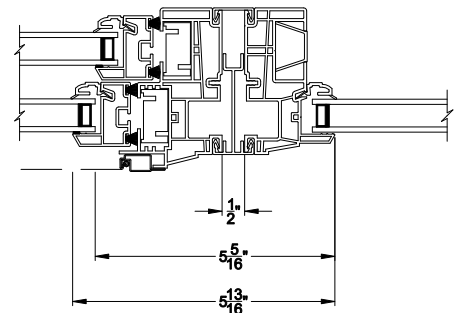

**3500 PICTURE / TRANSM WINDOW (9311)**  
Vertical Section - J-Channel

**3500 PICTURE / TRANSM WINDOW (9311)**  
Horizontal Section - J-Channel

**3500 DH TRANSM WINDOW**  
Horizontal Stack Section - Trans / Pic

**3500 DH TRANSM WINDOW**  
Horizontal Stack Section - Tran / DH

**3500 DH PICTURE WINDOW**  
Vertical Mull Section - Pic / Pic

**3500 DH PICTURE WINDOW**  
Vertical Mull Section - DH / PIC

Note: All dimensions are approximate. Visions reserves the right to change specifications without notice.

**3500 PICTURE / TRANSM WINDOW (9311)**  
Vertical Section - 4-9/16" Jamb

**3500 DH TRANSM WINDOW**  
Horizontal Stack Section - Trans / Pic

**3500 DH TRANSM WINDOW**  
Horizontal Stack Section - Tran / DH

**3500 PICTURE / TRANSM WINDOW (9311)**  
Horizontal Section - 4-9/16" Jamb

**3500 DH PICTURE WINDOW**  
Vertical Mull Section - Pic / Pic

**3500 DH PICTURE WINDOW**  
Vertical Mull Section - DH / PIC

Note: All dimensions are approximate. Visions reserves the right to change specifications without notice.