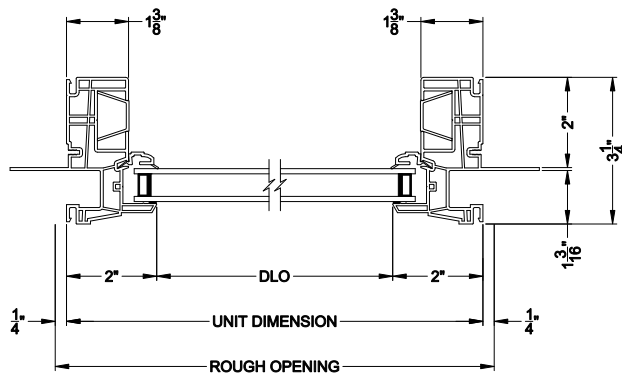

**3500 PICTURE / TRANSM WINDOW (9311)**  
Vertical Section - J-Channel

**3500 PICTURE / TRANSM WINDOW (9311)**  
Horizontal Section - J-Channel

**3500 DH TRANSM WINDOW**  
Horizontal Stack Section - Trans / Pic

**3500 DH TRANSM WINDOW**  
Horizontal Stack Section - Tran / DH

**3500 DH PICTURE WINDOW**  
Vertical Mull Section - Pic / Pic

**3500 DH PICTURE WINDOW**  
Vertical Mull Section - DH / PIC

Note: All dimensions are approximate. Visions reserves the right to change specifications without notice.

**3500 PICTURE / TRANSM WINDOW (9311)**  
Vertical Section - 4-9/16" Jamb

**3500 DH TRANSM WINDOW**  
Horizontal Stack Section - Trans / Pic

**3500 DH TRANSM WINDOW**  
Horizontal Stack Section - Tran / DH

**3500 PICTURE / TRANSM WINDOW (9311)**  
Horizontal Section - 4-9/16" Jamb

**3500 DH PICTURE WINDOW**  
Vertical Mull Section - Pic / Pic

**3500 DH PICTURE WINDOW**  
Vertical Mull Section - DH / PIC

Note: All dimensions are approximate. Visions reserves the right to change specifications without notice.