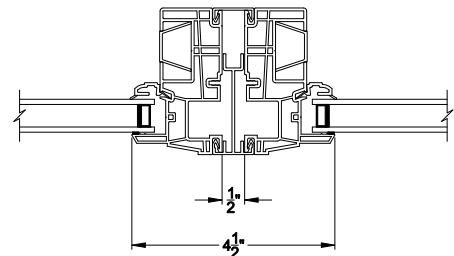

**3500 PICTURE / TRANSM WINDOW (9311)**  
Vertical Section - J-Channel

**3500 PICTURE / TRANSM WINDOW (9311)**  
Horizontal Section - J-Channel

**3500 DH TRANSM WINDOW**  
Horizontal Stack Section - Trans / Pic

**3500 DH TRANSM WINDOW**  
Horizontal Stack Section - Tran / DH

**3500 DH PICTURE WINDOW**  
Vertical Mull Section - Pic / Pic

**3500 DH PICTURE WINDOW**  
Vertical Mull Section - DH / PIC

Note: All dimensions are approximate. Visions reserves the right to change specifications without notice.

**3500 PICTURE / TRANSM WINDOW (9311)**  
Vertical Section - 4-9/16" Jamb

**3500 DH TRANSM WINDOW**  
Horizontal Stack Section - Trans / Pic

**3500 DH TRANSM WINDOW**  
Horizontal Stack Section - Tran / DH

**3500 PICTURE / TRANSM WINDOW (9311)**  
Horizontal Section - 4-9/16" Jamb

**3500 DH PICTURE WINDOW**  
Vertical Mull Section - Pic / Pic

**3500 DH PICTURE WINDOW**  
Vertical Mull Section - DH / PIC

Note: All dimensions are approximate. Visions reserves the right to change specifications without notice.