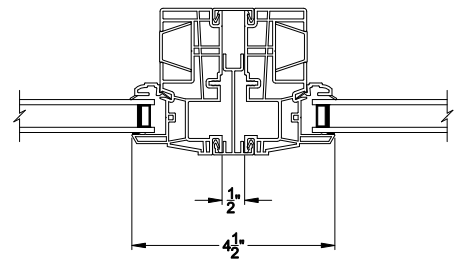

**3500 DH TRANSM WINDOW**  
Horizontal Stack Section - Tran / DH

**3500 DH PICTURE WINDOW**  
Vertical Mull Section - Pic / Pic

**3500 DH PICTURE WINDOW**  
Vertical Mull Section - DH / PIC

Note: All dimensions are approximate. Visions reserves the right to change specifications without notice.

**3500 PICTURE / TRANSM WINDOW (9311)**  
Vertical Section - 4-9/16" Jamb

**3500 DH TRANSM WINDOW**  
Horizontal Stack Section - Trans / Pic

**3500 DH TRANSM WINDOW**  
Horizontal Stack Section - Tran / DH

**3500 PICTURE / TRANSM WINDOW (9311)**  
Horizontal Section - 4-9/16" Jamb

**3500 DH PICTURE WINDOW**  
Vertical Mull Section - Pic / Pic

**3500 DH PICTURE WINDOW**  
Vertical Mull Section - DH / PIC

Note: All dimensions are approximate. Visions reserves the right to change specifications without notice.