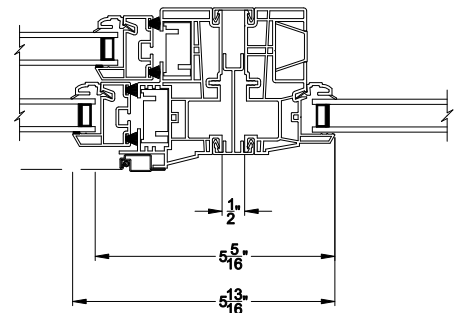

**3500 DH TRANSM WINDOW**  
Horizontal Stack Section - Tran / DH

**3500 DH PICTURE WINDOW**  
Vertical Mull Section - Pic / Pic

**3500 DH PICTURE WINDOW**  
Vertical Mull Section - DH / PIC

Note: All dimensions are approximate. Visions reserves the right to change specifications without notice.

**3500 PICTURE / TRANSM WINDOW (9311)**  
Vertical Section - 4-9/16" Jamb

**3500 DH TRANSM WINDOW**  
Horizontal Stack Section - Trans / Pic

**3500 DH TRANSM WINDOW**  
Horizontal Stack Section - Tran / DH

**3500 PICTURE / TRANSM WINDOW (9311)**  
Horizontal Section - 4-9/16" Jamb

**3500 DH PICTURE WINDOW**  
Vertical Mull Section - Pic / Pic

**3500 DH PICTURE WINDOW**  
Vertical Mull Section - DH / PIC

Note: All dimensions are approximate. Visions reserves the right to change specifications without notice.