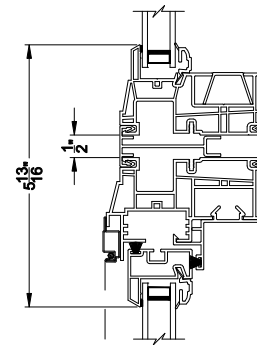

**3500 PICTURE / TRANSM WINDOW (9311)**  
Vertical Section - J-Channel

**3500 PICTURE / TRANSM WINDOW (9311)**  
Horizontal Section - J-Channel

**3500 DH TRANSM WINDOW**  
Horizontal Stack Section - Trans / Pic

**3500 DH TRANSM WINDOW**  
Horizontal Stack Section - Tran / DH

**3500 DH PICTURE WINDOW**  
Vertical Mull Section - Pic / Pic

**3500 DH PICTURE WINDOW**  
Vertical Mull Section - DH / PIC

Note: All dimensions are approximate. Visions reserves the right to change specifications without notice.

**3500 PICTURE / TRANSM WINDOW (9311)**  
Vertical Section - 4-9/16" Jamb

**3500 DH TRANSM WINDOW**  
Horizontal Stack Section - Trans / Pic

**3500 DH TRANSM WINDOW**  
Horizontal Stack Section - Tran / DH

**3500 PICTURE / TRANSM WINDOW (9311)**  
Horizontal Section - 4-9/16" Jamb

**3500 DH PICTURE WINDOW**  
Vertical Mull Section - Pic / Pic

**3500 DH PICTURE WINDOW**  
Vertical Mull Section - DH / PIC

Note: All dimensions are approximate. Visions reserves the right to change specifications without notice.