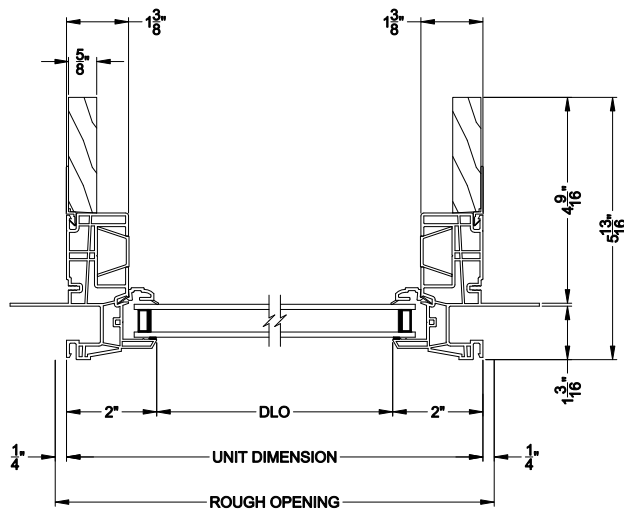

**3500 PICTURE / TRANSM WINDOW (9311)**  
Vertical Section - J-Channel

**3500 PICTURE / TRANSM WINDOW (9311)**  
Horizontal Section - J-Channel

**3500 DH TRANSM WINDOW**  
Horizontal Stack Section - Trans / Pic

**3500 DH TRANSM WINDOW**  
Horizontal Stack Section - Tran / DH

**3500 DH PICTURE WINDOW**  
Vertical Mull Section - Pic / Pic

**3500 DH PICTURE WINDOW**  
Vertical Mull Section - DH / PIC

Note: All dimensions are approximate. Visions reserves the right to change specifications without notice.

**3500 PICTURE / TRANSM WINDOW (9311)**  
Vertical Section - 4-9/16" Jamb

**3500 DH TRANSM WINDOW**  
Horizontal Stack Section - Trans / Pic

**3500 DH TRANSM WINDOW**  
Horizontal Stack Section - Tran / DH

**3500 PICTURE / TRANSM WINDOW (9311)**  
Horizontal Section - 4-9/16" Jamb

**3500 DH PICTURE WINDOW**  
Vertical Mull Section - Pic / Pic

**3500 DH PICTURE WINDOW**  
Vertical Mull Section - DH / PIC

Note: All dimensions are approximate. Visions reserves the right to change specifications without notice.