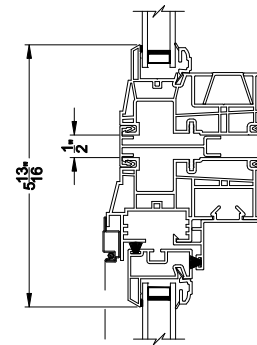

**3500 PICTURE / TRANSM WINDOW (9311)**  
Vertical Section - J-Channel

**3500 PICTURE / TRANSM WINDOW (9311)**  
Horizontal Section - J-Channel

**3500 DH TRANSM WINDOW**  
Horizontal Stack Section - Trans / Pic

**3500 DH TRANSM WINDOW**  
Horizontal Stack Section - Tran / DH

**3500 DH PICTURE WINDOW**  
Vertical Mull Section - Pic / Pic

**3500 DH PICTURE WINDOW**  
Vertical Mull Section - DH / PIC

Note: All dimensions are approximate. Visions reserves the right to change specifications without notice.

**3500 PICTURE / TRANSM WINDOW (9311)**  
Vertical Section - 4-9/16" Jamb

**3500 DH TRANSM WINDOW**  
Horizontal Stack Section - Trans / Pic

**3500 DH TRANSM WINDOW**  
Horizontal Stack Section - Tran / DH

**3500 PICTURE / TRANSM WINDOW (9311)**  
Horizontal Section - 4-9/16" Jamb

**3500 DH PICTURE WINDOW**  
Vertical Mull Section - Pic / Pic

**3500 DH PICTURE WINDOW**  
Vertical Mull Section - DH / PIC

Note: All dimensions are approximate. Visions reserves the right to change specifications without notice.