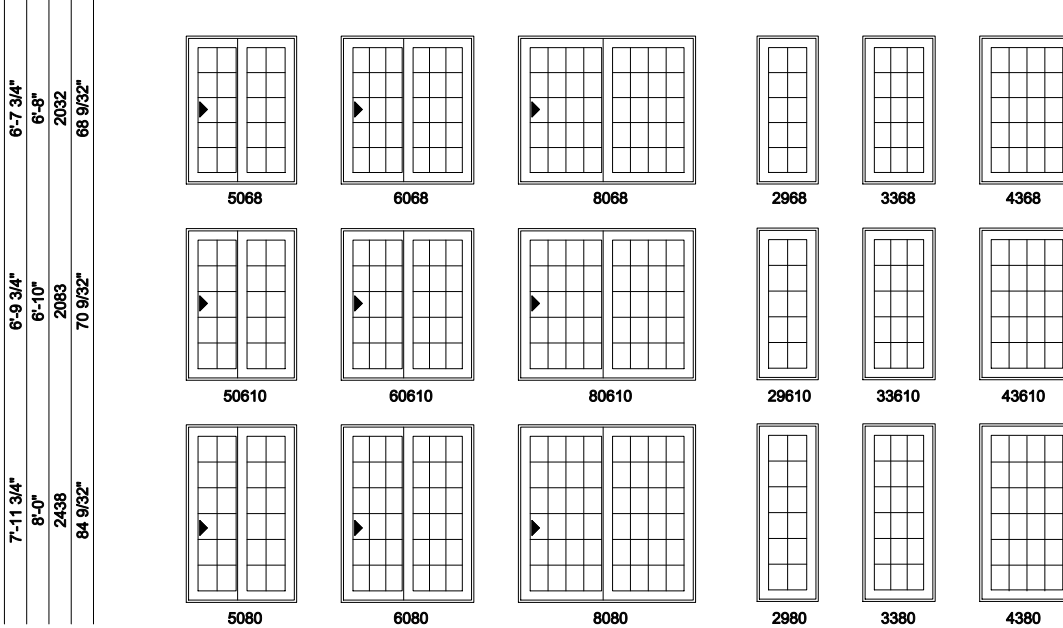

French Sliding Patio Doors (9702)

Jamb Dimension	4'-11 1/2"	5'-11 1/2"	7'-11 1/2"	2'-9"	3'-3"	4'-3"
Rough Opening	5'-0"	6'-0"	8'-0"	2'-9 1/2"	3'-3 1/2"	4'-3 1/2"
Metric R.O. (mm)	1524	1829	2438	851	1003	1308
Glass Size	21 1/2"	27 1/2"	39 1/2"	21 1/2"	27 1/2"	39 1/2"

NOTE: Two panel units are also available in reverse operation (IA)